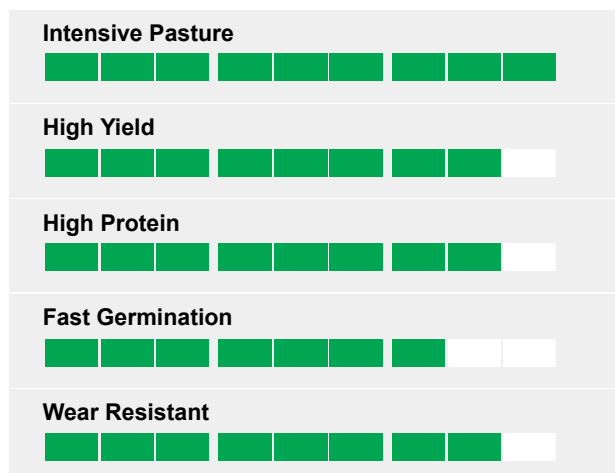

VERSAMAX INTENSE

ForageMax

VERSAMAX INTENSE

All-round mixtures with high productivity

- Versatile mixture
- High productivity
- Grazing, cutting and conservation
- 3-5 year cycle

Ratings

VersaMax Intense

For intensive pasture with early spring growth, high protein content and very good winter hardiness.

Seeding rate, KG/HA: 25-30

Versamax Intense

Duration: 3-6 years

Mixture Composition	
Festulolium type ryegrass	20 %
Perennial ryegrass intermediate tetraploid	25 %
Timothy	10 %
Meadow & red fescue	20 + 13 %
White clover small- , medium-large leaved	4 + 8 %